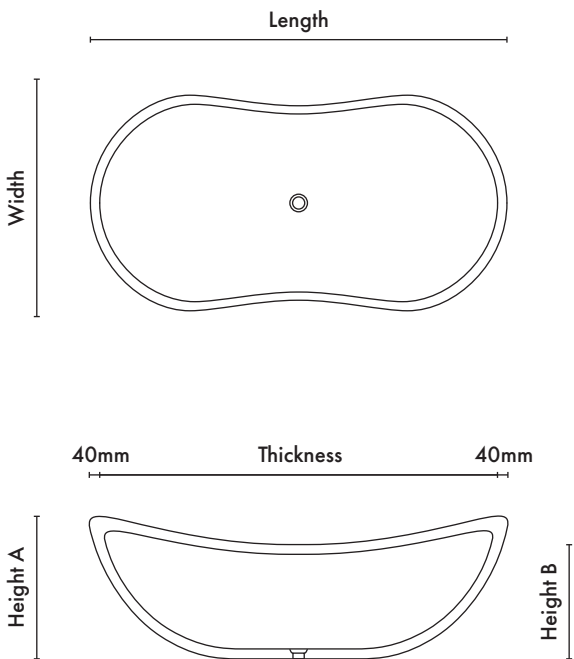

**SPEC SHEET**

# Orpheus Stone Bath

LENGTH	WIDTH	HEIGHT A/B	THICKNESS
1700mm	800mm	600x500mm	40mm
1800mm	800mm	600x500mm	40mm