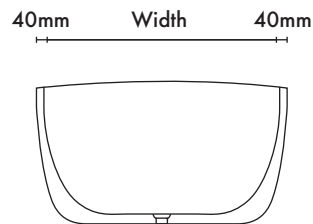

# Orpheus Stone Bath

LENGTH	WIDTH	HEIGHT A/B	THICKNESS
1700mm	800mm	600x500mm	40mm
1800mm	800mm	600x500mm	40mm