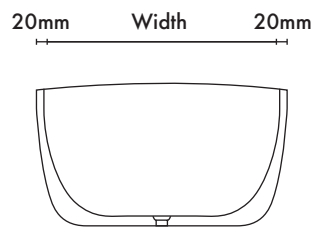

SPEC SHEET

Orpheus Bath

LENGTH	WIDTH	HEIGHT A/B	THICKNESS
1700mm	800mm	600x500mm	20mm
1800mm	800mm	600x500mm	20mm