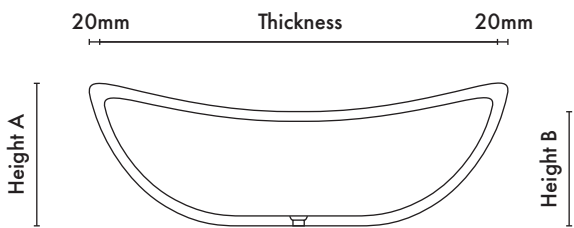

SPEC SHEET

Orpheus Bath

LENGTH	WIDTH	HEIGHT A/B	THICKNESS
1700mm	800mm	600x500mm	20mm
1800mm	800mm	600x500mm	20mm