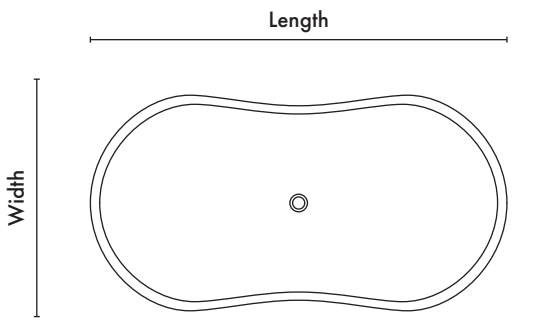

SPEC SHEET

Orpheus Bath

LENGTH	WIDTH	HEIGHT A/B	THICKNESS
1700mm	800mm	600x500mm	20mm
1800mm	800mm	600x500mm	20mm