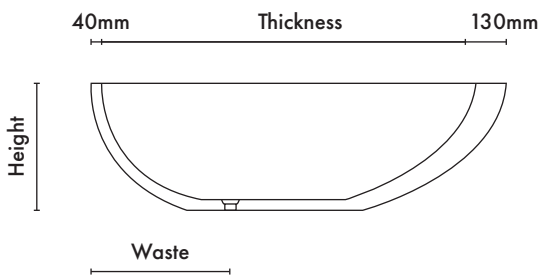

# Picasso Bath

LENGTH	WIDTH	HEIGHT	THICKNESS	WASTE
1600mm	980mm	550	40/130mm	600mm
1700mm	800mm	500	40/130mm	600mm
1800mm	900mm	500	40/130mm	600mm