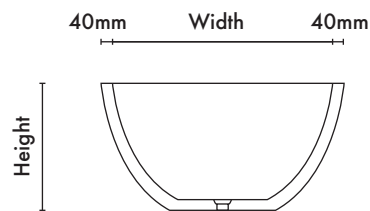

# Picasso Bath

LENGTH	WIDTH	HEIGHT	THICKNESS	WASTE
1600mm	980mm	550	40/130mm	600mm
1700mm	800mm	500	40/130mm	600mm
1800mm	900mm	500	40/130mm	600mm