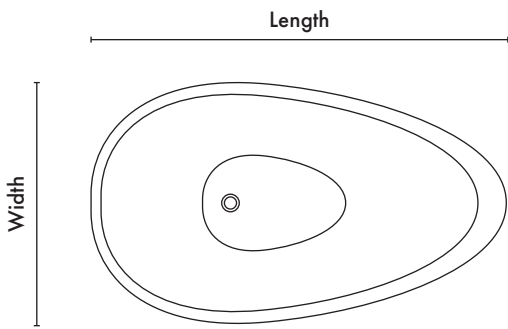

# Picasso Bath

LENGTH	WIDTH	HEIGHT	THICKNESS	WASTE
1600mm	980mm	550	40/130mm	600mm
1700mm	800mm	500	40/130mm	600mm
1800mm	900mm	500	40/130mm	600mm