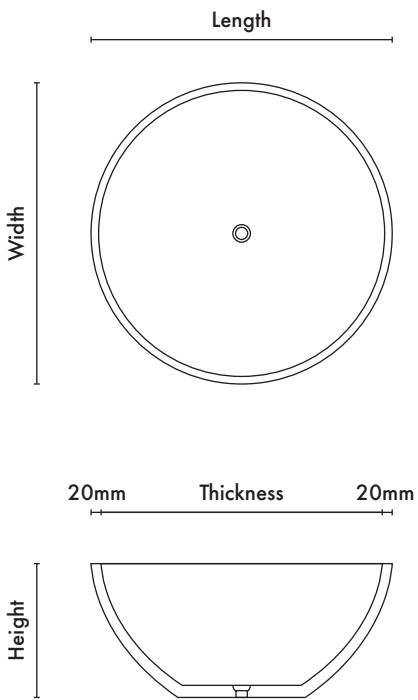

**SPEC SHEET**

# Raphael

LENGTH	WIDTH	HEIGHT	THICKNESS
1200mm	1200mm	600mm	20mm
1400mm	1400mm	600mm	20mm
1500mm	1500mm	600mm	20mm