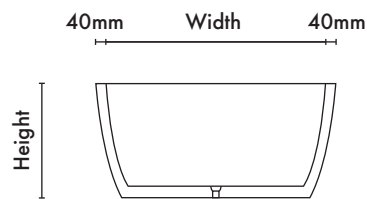

SPEC SHEET

Renoir Stone Bath

LENGTH	WIDTH	HEIGHT	THICKNESS
1200mm	650mm	500mm	40mm
1500mm	700mm	500mm	40mm
1700mm	800mm	500mm	40mm
1800mm	800mm	500mm	40mm