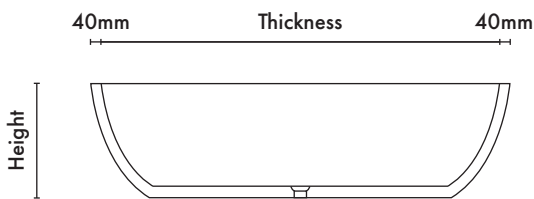

SPEC SHEET

Renoir Stone Bath

LENGTH	WIDTH	HEIGHT	THICKNESS
1200mm	650mm	500mm	40mm
1500mm	700mm	500mm	40mm
1700mm	800mm	500mm	40mm
1800mm	800mm	500mm	40mm