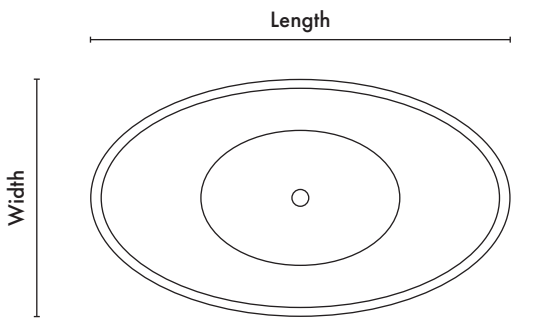

SPEC SHEET

Renoir Stone Bath

LENGTH	WIDTH	HEIGHT	THICKNESS
1200mm	650mm	500mm	40mm
1500mm	700mm	500mm	40mm
1700mm	800mm	500mm	40mm
1800mm	800mm	500mm	40mm