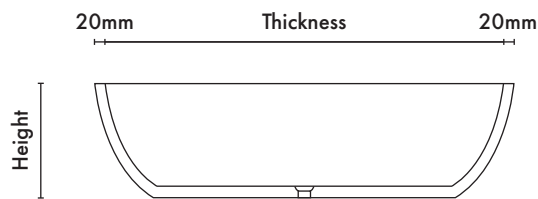

SPEC SHEET

Renoir Bath

LENGTH	WIDTH	HEIGHT	THICKNESS
1200mm	650mm	500mm	20mm
1500mm	700mm	500mm	20mm
1700mm	800mm	500mm	20mm
1800mm	800mm	500mm	20mm