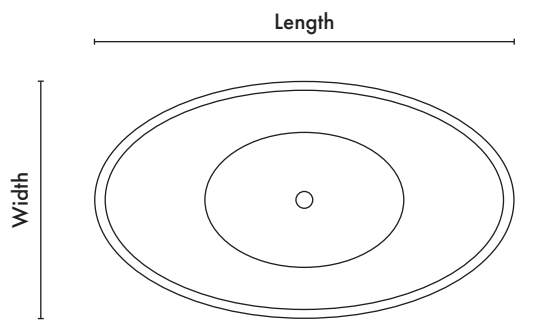

SPEC SHEET

Renoir Bath

LENGTH	WIDTH	HEIGHT	THICKNESS
1200mm	650mm	500mm	20mm
1500mm	700mm	500mm	20mm
1700mm	800mm	500mm	20mm
1800mm	800mm	500mm	20mm