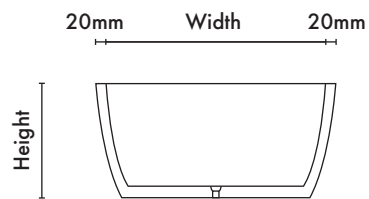

SPEC SHEET

Renoir Bath

LENGTH	WIDTH	HEIGHT	THICKNESS
1200mm	650mm	500mm	20mm
1500mm	700mm	500mm	20mm
1700mm	800mm	500mm	20mm
1800mm	800mm	500mm	20mm