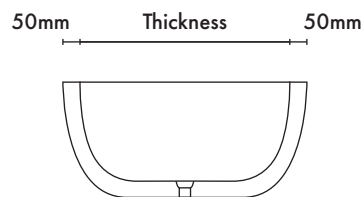

SPEC SHEET

Rubens

LENGTH	WIDTH	HEIGHT	THICKNESS
1700mm	900mm	500mm	50mm