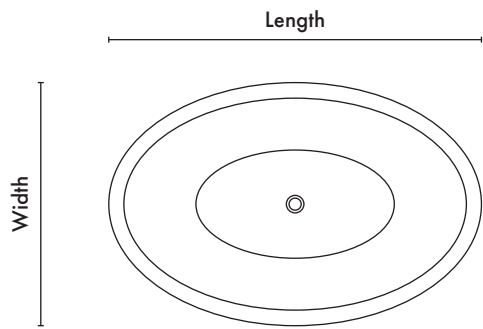

SPEC SHEET

Rubens

LENGTH	WIDTH	HEIGHT	THICKNESS
1700mm	900mm	500mm	50mm