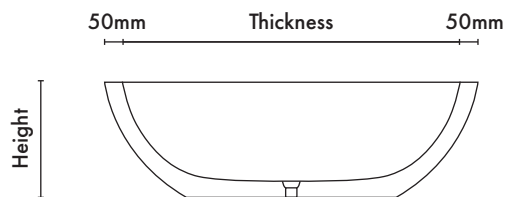

SPEC SHEET

Rubens

LENGTH	WIDTH	HEIGHT	THICKNESS
1700mm	900mm	500mm	50mm