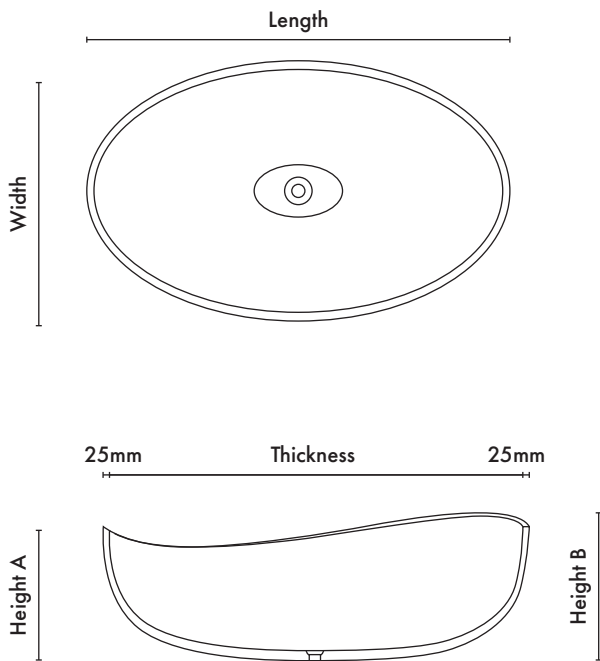

SPEC SHEET

Sachi Bath

LENGTH	WIDTH	HEIGHT A/B	THICKNESS
1700mm	750mm	470/620mm	25mm
1800mm	900mm	470/620mm	25mm