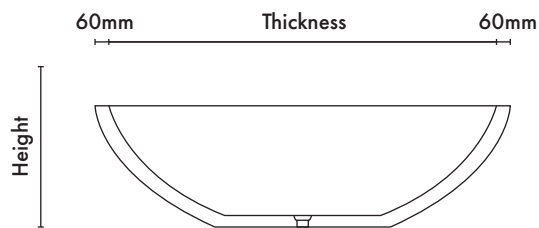

SPEC SHEET

Titian

LENGTH	WIDTH	HEIGHT	THICKNESS
1700mm	900mm	550mm	60/40mm