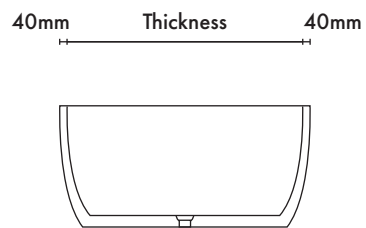

SPEC SHEET

Titian

LENGTH	WIDTH	HEIGHT	THICKNESS
1700mm	900mm	550mm	60/40mm