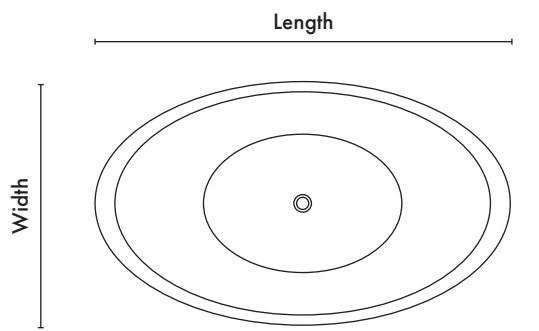

SPEC SHEET

Titian

LENGTH	WIDTH	HEIGHT	THICKNESS
1700mm	900mm	550mm	60/40mm